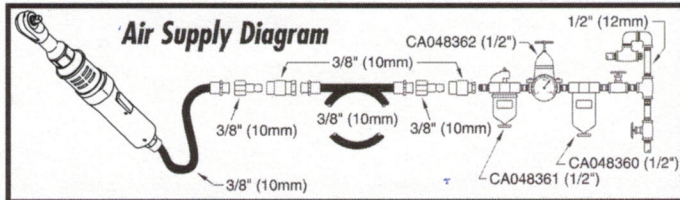

CP826 Series Air Ratchet

Index No.	Part No.	Description	No. Req'd.
1	CA155013	Pin-Dowel	1
3	CA155014	Spring-Throttle	1
5	CA155010	Valve-Throttle	1
6	CA154988	O-Ring	1
7	CA155009	Seat-Valve	2
9	CA155017	Pin-Dowel	1
11	CA155012	Screen-Air	1
14	CA155016	Trigger	1
15	CA155015	Pin-Roll	1
18	KF138212	Spring-Ratchet	1
29	KF138195	Pawl-Ratchet	1
30	C136939	O-Ring	2
32	CA155018	Housing-Motor	1
36	CA155006	Cover-Housing (Black)	1
	CA155008	Cover-Housing (Orange)	1
	CA155007	Cover-Housing (Green)	1
37	CA154995	Ring-Trim (Black)	1
	CA154997	Ring-Trim (Orange)	1
	CA154996	Ring-Trim (Green)	1
38	CA154994	Button-Reverse	1
39	CA149686	Spring-Compression	2
40	CA149701	Shank-Ratchet (CP826, CP826G, CP826O)	1
	CA149687	Shank-Ratchet (CP826T)	1
42	CA155000	Deflector-Exhaust (CP826, CP826G, CP826O)	1
	CA155001	Deflector-Exhaust (CP 826T)	1
44	CA154999	Screen-Exhaust	1
48	KF138186	Bushing-Drive	1
52	CA155005	Cap-Bearing	2
54	CA155004	Bearing	1
55	KF138179	Ring-Retaining	1
58	CA155003	Plate-Rear End	1
59	KF138196	Pin-Roll	2
60	KF138199	Liner	1
61	CA155002	Rotor	1
62	KF138202	Set-Rotor Blade (4)	1
63	KF124410	Pin-Dowel	1
64	KF138213	Bearing-Needle	1
65	KF138201	Plate-Front End	1
67	C087834	Bearing-Ball	1
92	KF138177	Shaft-Crank	1
95	KF138187	Pin-Lock	1
104	KF138191	Ring-Internal	1
108	KF141564	Washer-Thrust (1 Req'd. for CP826, CP826G, CP826O)	1
108A	KF141853	Washer-Thrust (CP826T)	1
110	KF140185	Pin-Dowel (Incl. with Index No. 108 & 108A)	2
111	KF138211	Pin-Ratchet	1
113	KF141563	Housing-Ratchet (Incl. Index No. 64)	1
119	KF138174	Clamp-Housing	1
134	KF138206	Yoke-Ratchet	1
160	KF138203	Spindle-Idler	1
161	KF138205	Gear-Idler (13T)	3
165	KF138204	Housing-Spindle	1
166	CA155011	Bushing-Air Inlet	1
	CA155262	Decal-Safety Warning (Not Shown)	1
	CA154993	Cover-Head (Not Shown)	1
	CA131376	Decal-Oil Daily	1
167	CA147985	Fitting-Grease (Not Shown)	1