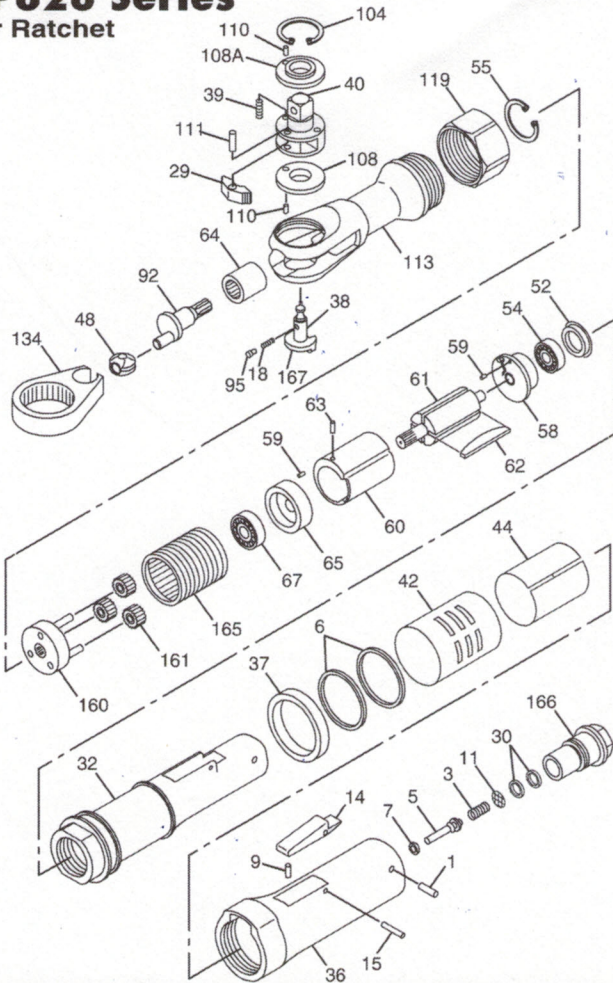

CP826 Series Air Ratchet

Index No.	Part No.	Description	No. Req'd.
1	CA155013	Pin-Dowel	1
3	CA155014	Spring-Throttle	1
5	CA155010	Valve-Throttle	1
6	CA154988	O-Ring	1
7	CA155009	Seat-Valve	2
9	CA155017	Pin-Dowel	1
11	CA155012	Screen-Air	1
14	CA155016	Trigger	1
15	CA155015	Pin-Roll	1
18	KF138212	Spring-Ratchet	1
29	KF138195	Pawl-Ratchet	1
30	C136939	O-Ring	2
32	CA155018	Housing-Motor	1
36	CA155006	Cover-Housing (Black)	1
	CA155008	Cover-Housing (Orange)	1
	CA155007	Cover-Housing (Green)	1
37	CA154995	Ring-Trim (Black)	1
	CA154997	Ring-Trim (Orange)	1
	CA154996	Ring-Trim (Green)	1
38	CA154994	Button-Reverse	1
39	CA149686	Spring-Compression	2
40	CA149701	Shank-Ratchet (CP826, CP826G, CP826O)	1
	CA149687	Shank-Ratchet (CP826T)	1
42	CA155000	Deflector-Exhaust (CP826, CP826G, CP826O)	1
	CA155001	Deflector-Exhaust (CP 826T)	1
44	CA154999	Screen-Exhaust	1
48	KF138186	Bushing-Drive	1
52	CA155005	Cap-Bearing	2
54	CA155004	Bearing	1
55	KF138179	Ring-Retaining	1
58	CA155003	Plate-Rear End	1
59	KF138196	Pin-Roll	2
60	KF138199	Liner	1
61	CA155002	Rotor	1
62	KF138202	Set-Rotor Blade (4)	1
63	KF124410	Pin-Dowel	1
64	KF138213	Bearing-Needle	1
65	KF138201	Plate-Front End	1
67	C087834	Bearing-Ball	1
92	KF138177	Shaft-Crank	1
95	KF138187	Pin-Lock	1
104	KF138191	Ring-Internal	1
108	KF141564	Washer-Thrust (1 Req'd. for CP826, CP826G, CP826O)	1
108A	KF141853	Washer-Thrust (CP826T)	1
110	KF140185	Pin-Dowel (Incl. with Index No. 108 & 108A)	2
111	KF138211	Pin-Ratchet	1
113	KF141563	Housing-Ratchet (Incl. Index No. 64)	1
119	KF138174	Clamp-Housing	1
134	KF138206	Yoke-Ratchet	1
160	KF138203	Spindle-Idler	1
161	KF138205	Gear-Idler (13T)	3
165	KF138204	Housing-Spindle	1
166	CA155011	Bushing-Air Inlet	1
	CA155262	Decal-Safety Warning (Not Shown)	1
	CA154993	Cover-Head (Not Shown)	1
	CA131376	Decal-Oil Daily	1
167	CA147985	Fitting-Grease (Not Shown)	1